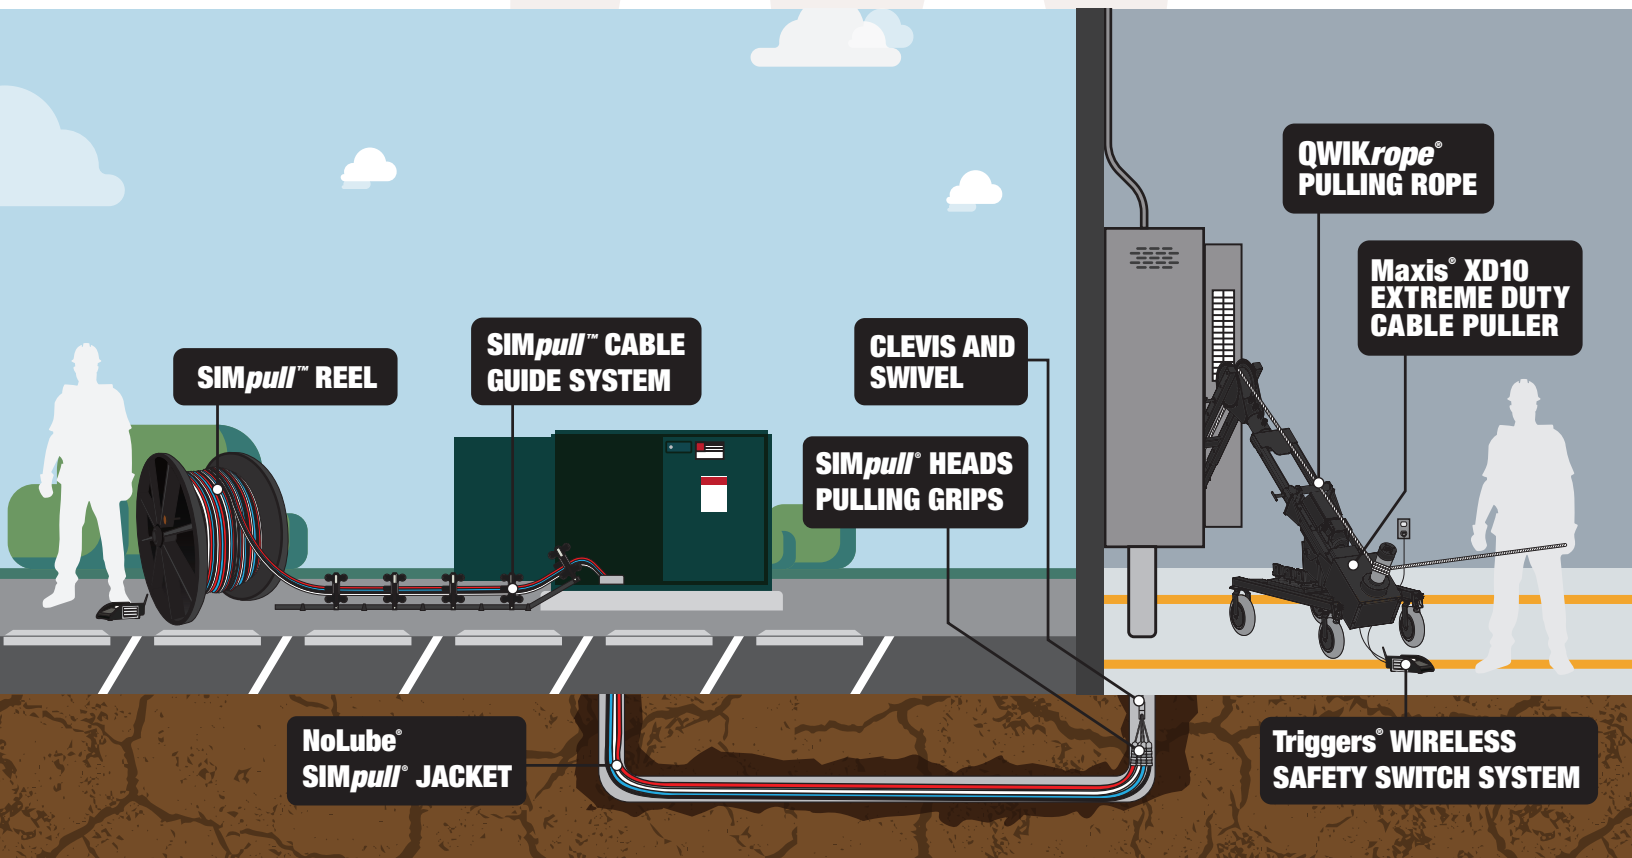

Southwire®

WORK MORE EFFICIENTLY ON THE JOBSITE WITH SOUTHWIRE'S CABLE PULLING SOLUTIONS

Working efficiently and safely has always been important, but now it is paramount. With jobsites implementing social distancing rules or only allowing certain trades onto the jobsite at a time, the need has never been higher to get your crew on the jobsite, set up, and have the install finished quickly – all while maintaining distance. Southwire's Cable Pulling Solution is the answer for effective installs while helping to keep your crew safe!

**WORK SMARTER
ON THE JOBSITE**

**SAVING TIME TO
REDEPLOY ON TO
THE NEXT TASKS**

**MORE EFFICIENT
FASTER INSTALL**

**BUILT FOR DURABILITY.
BUILT FOR RELIABILITY.
BUILT FOR WORK.™**

1-855-798-6657 | SOUTHWIRE.COM

©2023 Southwire Company, LLC. All rights reserved.
*Registered Trademark & ™Trademark of Southwire Company, LLC.